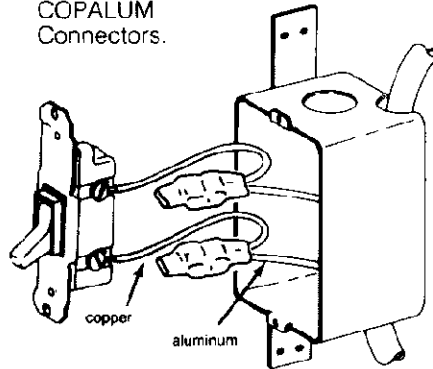

The reconnection of old technology aluminum wire is fast and efficient with AMP COPALUM connectors and tooling.

Reconnection for switch or duplex receptacle with AMP COPALUM Connectors.

Reconnection for typical feed-through circuit with AMP COPALUM Connectors.

AMP COPALUM Connectors and Heat Shrink Tubing Kits

#8 KIT
608501-1

#6 KIT
608502-1

Kits contain: 200 connectors and 200 heat shrink tubing pieces.

AMP Tooling

AMP CORDLESS POWER TOOL KIT

KIT PART NO. 933592-1

Kit Includes:

- Cordless Tool Part Number 933150-1
- Battery Charger Part Number 983970-1
- 2 Battery Packs Part Number 983969-1
- Crimp Gauge Part Number 932893-1
- Instruction Sheet IS 9425
- Customer Manual CM 5751
- Carrying Case Part No. 933591-1