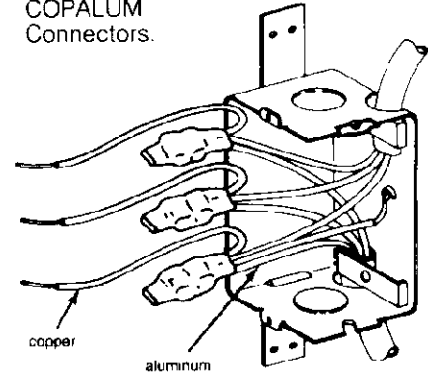

The reconnection of old technology aluminum wire is fast and efficient with AMP COPALUM connectors and tooling.

Reconnection for switch or duplex receptacle with AMP COPALUM Connectors.

Reconnection for typical feed-through circuit with AMP COPALUM Connectors.

AMP COPALUM Connectors and Heat Shrink Tubing Kits

#8 KIT
608501-1

#6 KIT
608502-1

Kits contain: 200 connectors and 200 heat shrink tubing pieces.

AMP Tooling

AMP CORDLESS POWER TOOL KIT

KIT PART NO. 933592-1

Kit Includes:

- Cordless Tool Part Number 933150-1
- Battery Charger Part Number 983970-1
- 2 Battery Packs Part Number 983969-1
- Crimp Gauge Part Number 932893-1
- Instruction Sheet IS 9425
- Customer Manual CM 5751
- Carrying Case Part No. 933591-1

CORDLESS POWER TOOL

PART NO. 933150-1

- Includes #8 and #6 color-coded dies
- Standard battery pack
- 200 crimps per charge

ECONOMY FLAMELESS HEAT GUN

MODEL HG-3

PART NO. 606712-2

- 120 Volts AC
- 1,250 Watts
- Instruction Sheet IS 405159