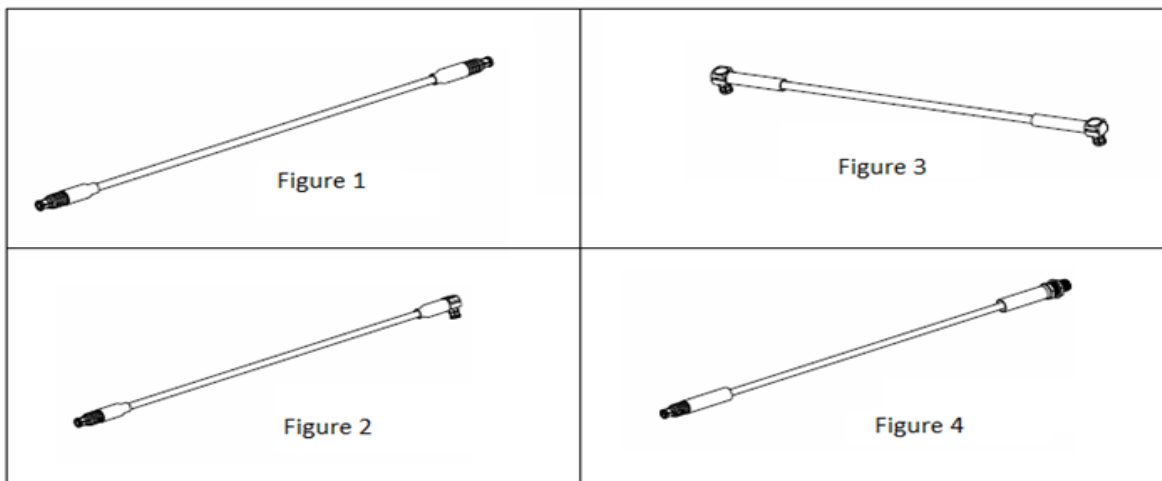

## MCX to MCX Assemblies – **Just Released!**

| Part Number     | Cable Type  | Impedance | Connector 1          | Connector 2          | Figure |
|-----------------|-------------|-----------|----------------------|----------------------|--------|
| 255101-05-XX.XX | RG-179/U    | 75 Ohms   | Straight MCX Plug    | Straight MCX Plug    | 1      |
| 255101-08-XX.XX | RG-178/U    | 50 Ohms   | Straight MCX Plug    | Straight MCX Plug    | 1      |
| 255103-01-XX.XX | RG-316/U    | 50 Ohms   | Straight MCX Plug    | Right Angle MCX Plug | 2      |
| 255104-01-XX.XX | RG-316/U    | 50 Ohms   | Right Angle MCX Plug | Right Angle MCX Plug | 3      |
| 255104-03-XX.XX | RG-316 DS/U | 50 Ohms   | Right Angle MCX Plug | Right Angle MCX Plug | 3      |
| 255104-08-XX.XX | RG-178/U    | 50 Ohms   | Right Angle MCX Plug | Right Angle MCX Plug | 3      |
| 255110-01-XX.XX | RG-316/U    | 50 Ohms   | Straight MCX Plug    | Bulkhead MCX Jack    | 4      |

- ❖ Replace XX.XX with overall length of cables in inches.  
Example: 06.00 = 6 Inches long.
- ❖ Standard Cable Lengths are 6, 12, 24 and 36 inches.
- ❖ Custom options available! Contact Amphenol Connex for more information.