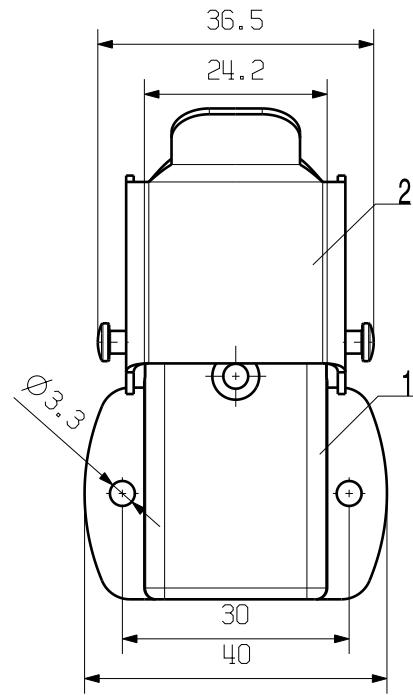

MASSE OHNE TOLERANZ SIND KEINE PRUEFMASSE
 DIMS. WITHOUT TOLERANCE ARE NOT CONTROL DIMS.

2	LOCKING	STAINLESS STEEL
1	BULKHEAD HOUSING	PC
ROHSTOFF-NR. R.PART NO.	TYP PART NAME	WERKSTOFF MATERIAL

CAT.NO.: 1788530000

MAX. NRN./NOS. ?		MODIFICATION		Weidmüller		DRAWING NO.	ISSUE NO.
SCALE: 1/1	DRAWN	DATE	NAME	HDC 07A SLU 1M20G SOCKELGEHAEUSE BASE HOUSING			
SUPERSEDES:	RESPONSIBLE	21.11.2005	LIU_F				
SUPERSEDED BY:	CHECKED	30.11.2005	ZHANG_T				
	APPROVED			PRODUCT FILE:			