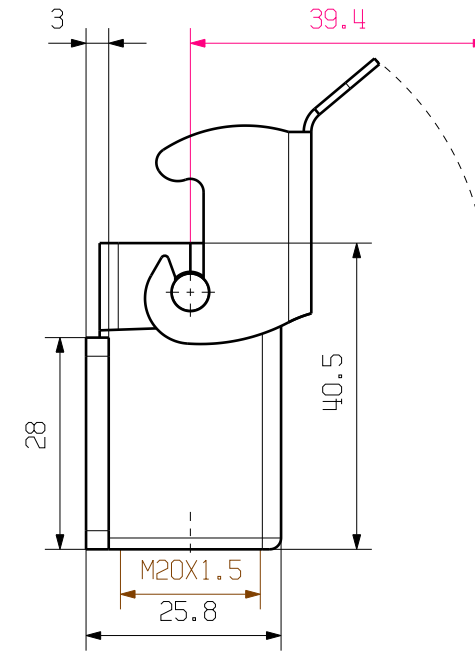

MASSE OHNE TOLERANZ SIND KEINE PRUEFMASSE
 DIMS. WITHOUT TOLERANCE ARE NOT CONTROL DIMS.

2	LOCKING	STAINLESS STEEL
1	BULKHEAD HOUSING	PC
ROHSTOFF-NR. R.PART NO.	TYP PART NAME	WERKSTOFF MATERIAL

CAT.NO.: 1788530000

MAX. NRN./NOS. ?		MODIFICATION		Weidmüller		DRAWING NO.	ISSUE NO.
SCALE: 1/1	DRAWN	DATE	NAME	HDC 07A SLU 1M20G SOCKELGEHAEUSE BASE HOUSING			
SUPERSEDES:	RESPONSIBLE	21.11.2005	LIU_F				
SUPERSEDED BY:	CHECKED	30.11.2005	ZHANG_T				
	APPROVED			PRODUCT FILE:			