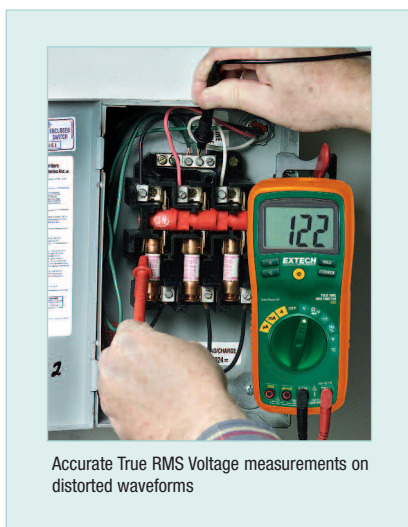

### Kit Includes:

- EX430 Autoranging True RMS MultiMeter with 11 functions including Capacitance, Frequency and Temperature
- Model MA200 400A Clamp Meter with basic AC Current and 1mA resolution
- Model 40130 Non-Contact Voltage Detector detects AC Voltage from 100VAC to 600VAC without touching the source
- Set of CAT III-1000V test leads
- Type K thermocouple bead probe and Type K to Banana Input Adaptor
- Supplied in an attractive storage case that provides protection and organization for the meters whenever they are needed
- Dimensions: 9.5x6.8x2.8" (241x173x71mm)

Accurate True RMS Voltage measurements on distorted waveforms

### Ordering Information:

- TK430 .....Electrical Test Kit (including MultiMeter and Clamp Meter)  
480172 .....AC Line Splitter