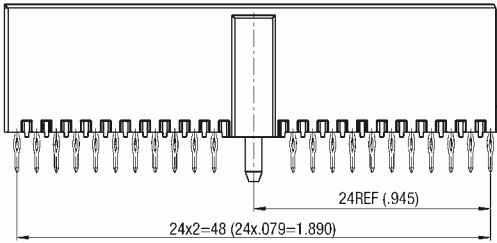

DIMENSIONS: millimeters (inches)