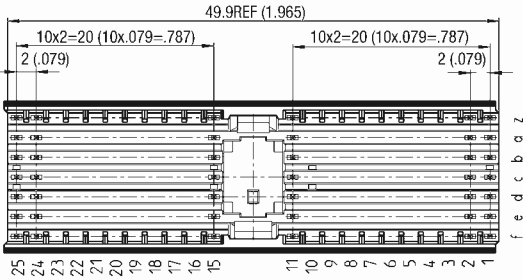

DIMENSIONS: millimeters (inches)