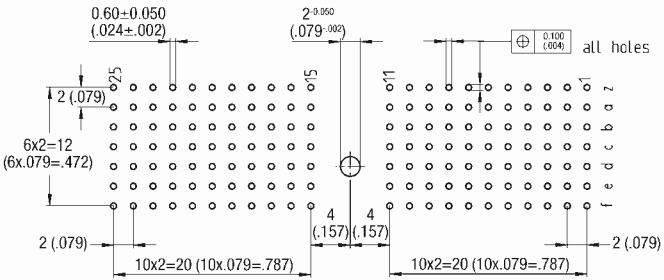

Vertical Male

Series 7200 – Style A 25, 154 Contacts

- Up to 110 signal contacts and 44 ground shield contacts in 5 or 5+2 rows of 25 positions
- Center cavity with keying option (uses 3 positions)
- See pages 52 and 53 for keying options
- Designed for gas tight press-fit installations
- This connector can be used by itself or in conjunction with Style B or C connectors
- Twelve different contact styles are available for customizing connector to exact specifications (complete form on page 57)
- Used in positions P1 and P4 of CompactPCI® specification
- Prealignment guides

DIMENSIONS: millimeters (inches)

LAYOUT