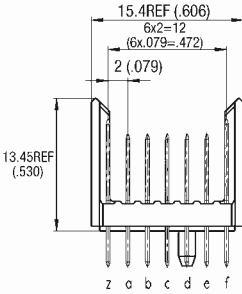

DIMENSIONS: millimeters (inches)