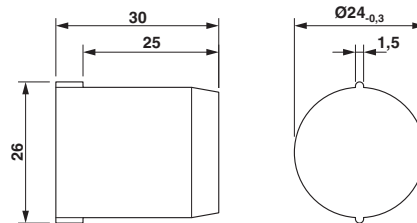

Ambient temperature (operation)	-60 °C ... 100 °C
---------------------------------	-------------------

General

Material	PA
Color	red
Connection	The head of the sealing plug must still be visible after mounting in the screw connection (see "after mounting" photo).

Drawings

Closing cap - SEALING PLUG 25X30 RD - 1421863

Dimensional drawing

Dimensional drawing

Phoenix Contact 2018 © - all rights reserved
<http://www.phoenixcontact.com>

PHOENIX CONTACT GmbH & Co. KG
Flachsmarktstr. 8
32825 Blomberg
Germany
Tel. +49 5235 300
Fax +49 5235 3 41200
<http://www.phoenixcontact.com>