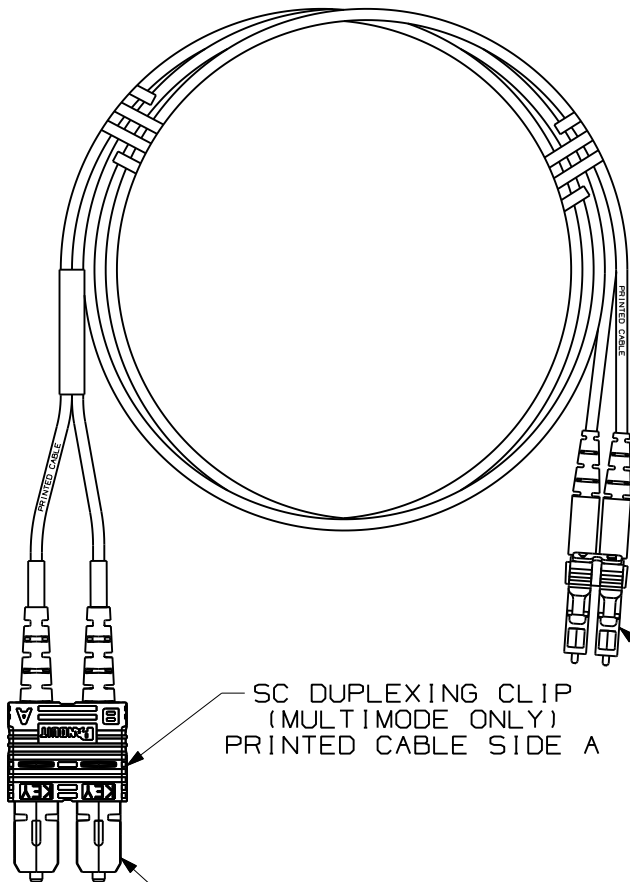

THIS COPY IS PROVIDED ON A RESTRICTED BASIS AND IS NOT TO BE USED IN ANY WAY DETRIMENTAL TO THE INTERESTS OF PANDUIT CORP.

NOTES:

1. SEE SHEET 2 FOR PRODUCT DESCRIPTIONS AND TECHNICAL SPECIFICATIONS.
2. SEE CURRENT CATALOG FOR PATCH CORD LENGTHS AND PACKAGE QUANTITIES.
3. FOR LENGTHS OTHER THAN THOSE LISTED IN CATALOG, CONTACT YOUR PANDUIT SALES PERSON. TESTED TO EIA/TIA-568-C.3.
5. PATCH CORD ROUTING CONFIGURATION A TO B.
6. ALL MATERIALS AND COMPONENTS USED MEET THE MATERIAL RESTRICTIONS OF RoHS, (EUROPEAN DIRECTIVE 2002/95/EC ON THE RESTRICTION OF HAZARDOUS SUBSTANCES) AS PROPOSED BY THE RoHS TECHNICAL ADAPTATION COMMITTEE.

SC DUPLEXING CLIP
(MULTIMODE ONLY)
PRINTED CABLE SIDE A

DUPLEXED LC CONNECTORS
PRINTED CABLE SIDE B

SC CONNECTORS

NETKEY FIBER OPTIC PATCH CORD
DUPLEX SC TO LC CONFIGURATION
CUSTOMER DRAWING

PANDUIT™
CORP.
TINLEY PARK, ILL 60477

ALL DIMENSIONS ARE GIVEN IN INCHES
UNLESS OTHERWISE SPECIFIED.
DIMENSIONAL TOLERANCES ARE:
(.X) ±.010 (0.3)
(.XX) ±.03 (0.8) ANGLES

DRAWING FILENAME
M01302CT_DC/00B

SCALE
NONE

DRAWN BY
EFK

MATERIAL

PART NO. NKF•ERO2S-LM••
NKF•ELO2S-LM••

NETKEY FIBER OPTIC PATCH CORD
DUPLEX SC TO LC CONFIGURATION
CUSTOMER DRAWING

PANDUIT™
CORP.
TINLEY PARK, ILL 60477

ALL DIMENSIONS ARE GIVEN IN INCHES
UNLESS OTHERWISE SPECIFIED.
DIMENSIONAL TOLERANCES ARE:
(.X) ±.03 (0.8) ANGLES
(.XXX) ±.010 (0.3)