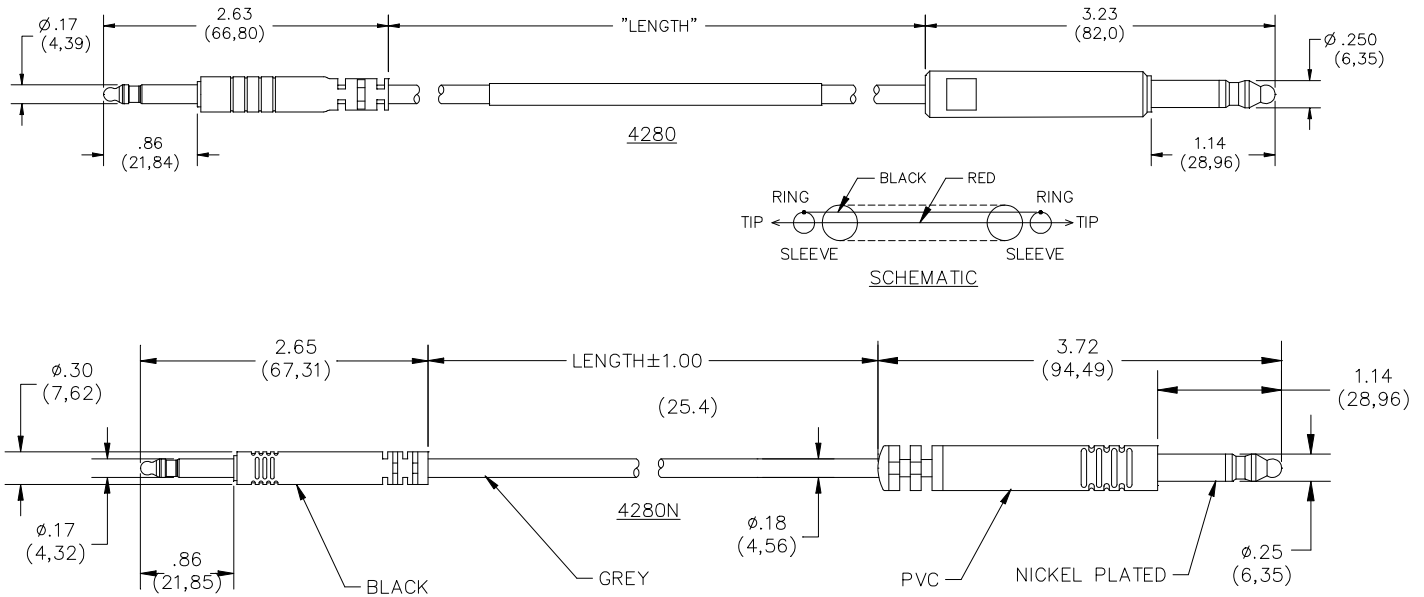

Model 4280 and 4280N WE=310 (PJ-051) To Bantam Miniature Phone Plug

FEATURES:

- Shielded cable to reduce noise
- WE-310 and Bantam Plugs molded to the cable for optimum durability

MATERIALS:

Plugs – (4280) Brass, unplated
 (4280N) Brass, nickel plated
 Cable – 2 Conductor shielded twisted pair, PVC jacket and insulation

RATINGS:

Operating Voltage: 300 VRMS Max.
 Operating Temperature: +50°C to (+122°F) Max.
 Current: 3.36 Amperes @ 25°C
 Nominal Capacitance Shield Conductors: 720pf
 Nominal Capacitance Between Conductors: 420pf

ORDERING INFORMATION: XX = Length in inches
 Model 4280-XX Standard Lengths 48" (1219 mm), 60" (1520 mm)
 4280N-XX Standard Lengths 36" (914 mm)

All dimensions are in inches. Tolerances (except noted): .xx = ±.02" (.51 mm), .xxx = ±.005" (.127 mm).
 All specifications are to the latest revisions. Specifications are subject to change without notice.
 Registered trademarks are the property of their respective companies. Made in USA