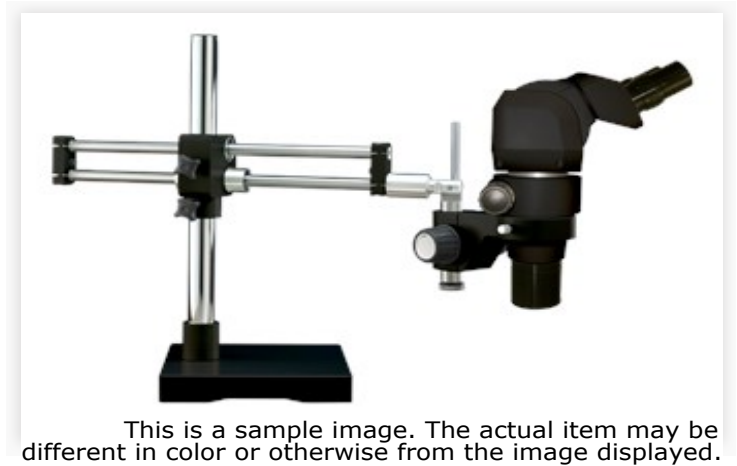

VIP Microscopes  
**23880RB-ESD**  
 Old item no.: 23880RB-ES

**SYSTEM 273RB-LED VIP-ESD**

VIP (Variable Inclination Position) Microscopes with 23mm optics system and 8X - 50X extended magnification range. (4X - 25X magnification and 186mm working distance when used with a 0.5X reducing lens, included.) Ergonomically designed variable inclination eyepieces allow 0° - 30° individualized adjustability permitting technicians to maintain a correct posture during use. Can be used with 15X and 200X 23mm eyepieces.

**Body**

Body color	Black
Body material	Aluminum

**Dimensions**

Net weight (kg)	0
Gross weight (lb.)	6 3
Arm length (in.)	2 2

**Technical data**

IP classification	2 0
ESD-Safe	Yes

**Optic**

Material of diffuser	Polycarbonate
Working distance (mm)	9 1