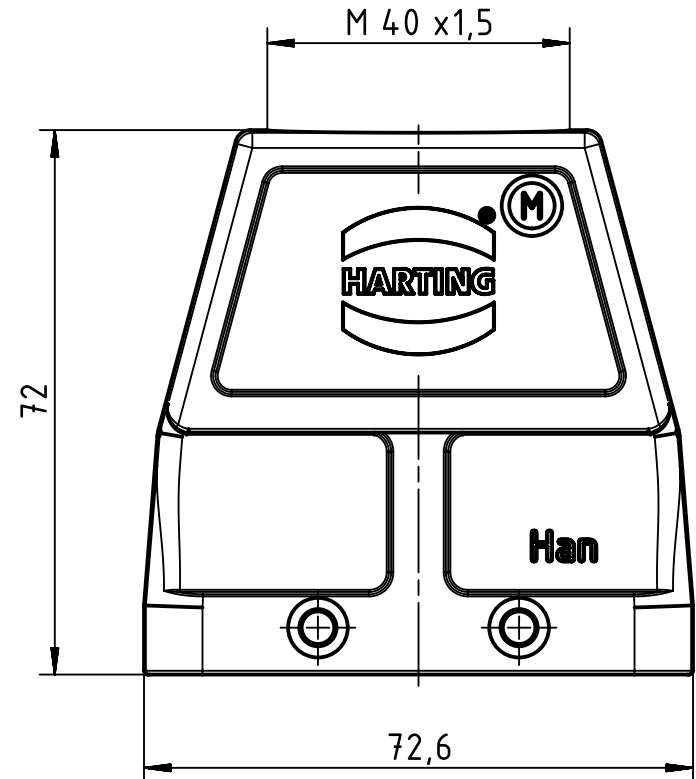

A

B

C

D

 All Dimensions in mm Original Size DIN A4	Scale 1:1		Free size tol.		Ref.	
	Created by SCHULZI		Inspected by BERGHORN		Standardisation TIEMANNA	
 All rights reserved Department EL PD - DE	Date 2014-07-21		State Final Release		Doc-Key / ECM-Nr. 100232820/UGD/004/A 500000061817	
	HARTING Electric GmbH & Co. KG D-32339 Espelkamp		Title Han B Hood Top Entry HC 4 Pegs M40		Rev. A Page 1/1	
		Type TB	Number 19 30 010 0428			