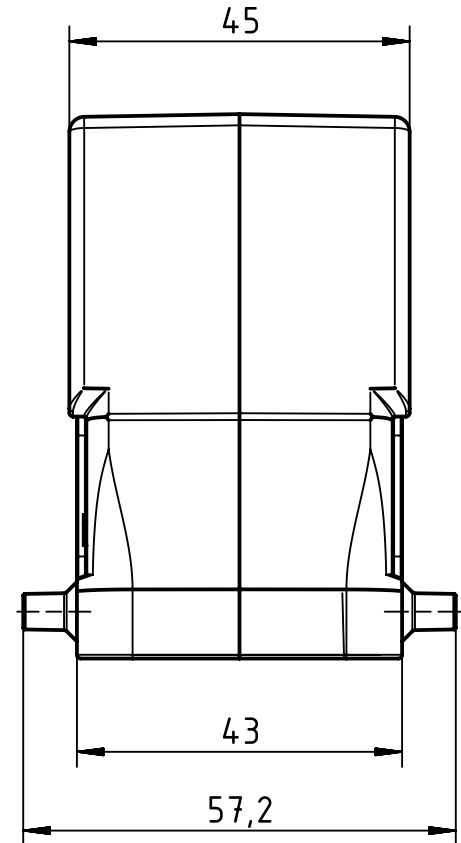

A

B

C

D

 All Dimensions in mm Original Size DIN A4	Scale 1:1		Free size tol.		Ref.	
	Created by SCHULZI		Inspected by BERGHORN		Standardisation TIEMANNA	
 All rights reserved Department EL PD - DE	Date 2014-07-21		State Final Release		Doc-Key / ECM-Nr. 100232820/UGD/004/A 500000061817	
	HARTING Electric GmbH & Co. KG D-32339 Espelkamp		Title Han B Hood Top Entry HC 4 Pegs M40		Rev. A Page 1/1	
		Type TB	Number 19 30 010 0428			