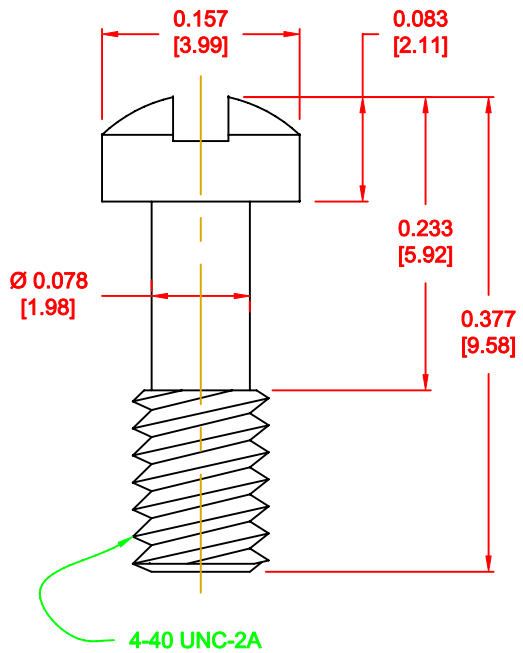

DESCRIPTION: 4-40 MALE SCREWLOCK/CLIP-ON

PART NUMBER	SCREW PART NUMBER	CLIP PART NUMBER
KIT = 160-000-002R031	SSH-440-1-T	RCO-1-T
BULK = 160-000-002R032	SSH-440-1-T	RCO-1-T

**KIT INCLUDES:**

- (IN SEALED BAG)
- 2-SCREWS
- 2-CLIPS

**MATERIAL:**

- SCREW: STEEL, NICKEL PLATED
- CLIP: STEEL, NICKEL PLATED

FOR CLARITY  
HIDDEN LINES  
NOT SHOWN

DO NOT SCALE FROM DRAWING

THESE DRAWINGS AND SPECIFICATIONS ARE THE PROPERTY OF NorComp AND SHALL NOT BE REPRODUCED, COPIED OR USED AS THE BASIS FOR THE MANUFACTURE OF SALE OF APPARATUS WITHOUT WRITTEN PERMISSION.

DRAWN: C. SMITH

DATE: 01-25-08

CHECKED:

DATE:

**NorComp**

SCALE: 6 : 1 SHEET 1 OF 1 REV 3

DWG NO. 160-000-002R0YY

RoHS COMPLIANT