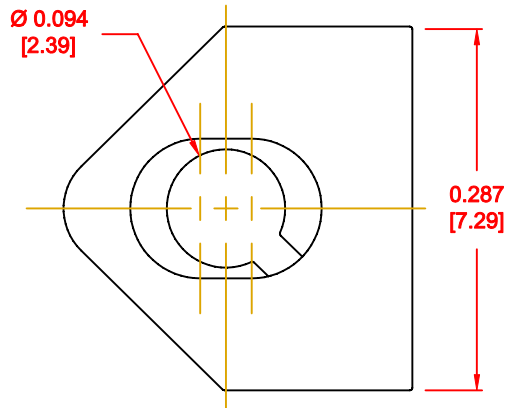

DESCRIPTION: 4-40 MALE SCREWLOCK/CLIP-ON

PART NUMBER	SCREW PART NUMBER	CLIP PART NUMBER
KIT = 160-000-002R031	SSH-440-1-T	RCO-1-T
BULK = 160-000-002R032	SSH-440-1-T	RCO-1-T

**KIT INCLUDES:**

- (IN SEALED BAG)
- 2-SCREWS
- 2-CLIPS

**MATERIAL:**

- SCREW: STEEL, NICKEL PLATED
- CLIP: STEEL, NICKEL PLATED

FOR CLARITY  
HIDDEN LINES  
NOT SHOWN

DO NOT SCALE FROM DRAWING

THESE DRAWINGS AND SPECIFICATIONS ARE THE PROPERTY OF NorComp AND SHALL NOT BE REPRODUCED, COPIED OR USED AS THE BASIS FOR THE MANUFACTURE OF SALE OF APPARATUS WITHOUT WRITTEN PERMISSION.