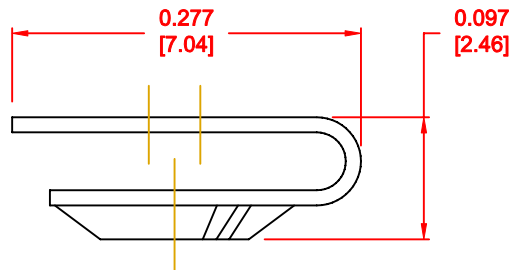

DESCRIPTION: 4-40 MALE SCREWLOCK/CLIP-ON

PART NUMBER	SCREW PART NUMBER	CLIP PART NUMBER
KIT = 160-000-002R031	SSH-440-1-T	RCO-1-T
BULK = 160-000-002R032	SSH-440-1-T	RCO-1-T

**KIT INCLUDES:**

- (IN SEALED BAG)
- 2-SCREWS
- 2-CLIPS

**MATERIAL:**

- SCREW: STEEL, NICKEL PLATED
- CLIP: STEEL, NICKEL PLATED

FOR CLARITY  
HIDDEN LINES  
NOT SHOWN

DO NOT SCALE FROM DRAWING

THESE DRAWINGS AND SPECIFICATIONS ARE THE PROPERTY OF NorComp AND SHALL NOT BE REPRODUCED, COPIED OR USED AS THE BASIS FOR THE MANUFACTURE OF SALE OF APPARATUS WITHOUT WRITTEN PERMISSION.