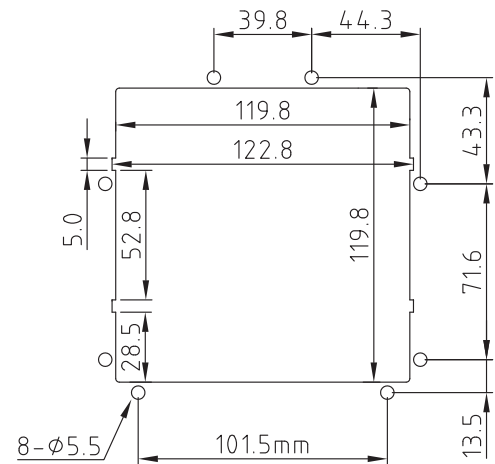

# Louvered Fan Guards (slide type)

Easy Access to Media

<b>Part Number</b>	<b>LFGS120</b>
<b>Frame Description</b>	ABS Resin - flame resistant UL94V-0, with UV protection. Vents with screens at 45-degree angle. Includes high foam sealing edge - protection grade IP44-IP54. Snap-fit or screw mount.
<b>Filter Mesh Material</b>	Nylon Fiber - Synthetic Resin, filters to 8 microns.
<b>Color</b>	Gray is standard. Black is available upon request. Minimums may apply.
<b>Matching Series</b>	OA109, OA125, OA4715, OD1225, OD1232, OD1238
<b>Hardware</b>	1 bag - 8 ea. M4x8, washer, lock washer 1 bag - 4 ea. M4x12, nut, star washer

Filter Media 5-Packs	
Part Number	Description
LFG120BF/PK	For LFGS120

**PANEL CUTOUT**