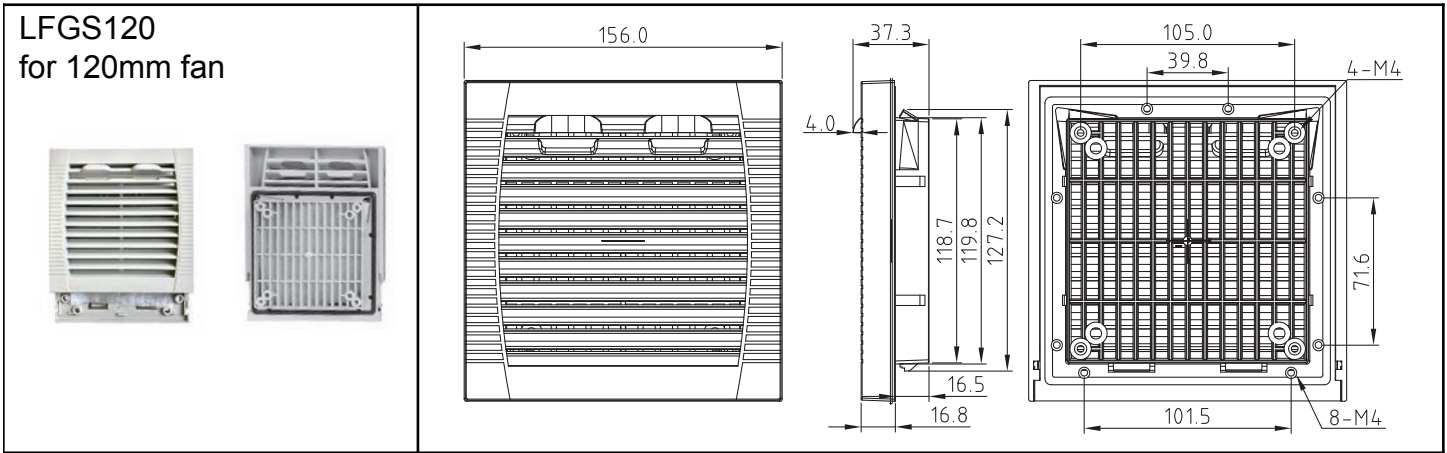

# Louvered Fan Guards (slide type)

Easy Access to Media

<b>Part Number</b>	<b>LFGS120</b>
<b>Frame Description</b>	ABS Resin - flame resistant UL94V-0, with UV protection. Vents with screens at 45-degree angle. Includes high foam sealing edge - protection grade IP44-IP54. Snap-fit or screw mount.
<b>Filter Mesh Material</b>	Nylon Fiber - Synthetic Resin, filters to 8 microns.
<b>Color</b>	Gray is standard. Black is available upon request. Minimums may apply.
<b>Matching Series</b>	OA109, OA125, OA4715, OD1225, OD1232, OD1238
<b>Hardware</b>	1 bag - 8 ea. M4x8, washer, lock washer 1 bag - 4 ea. M4x12, nut, star washer

Filter Media 5-Packs	
Part Number	Description
LFG120BF/PK	For LFGS120

**PANEL CUTOUT**