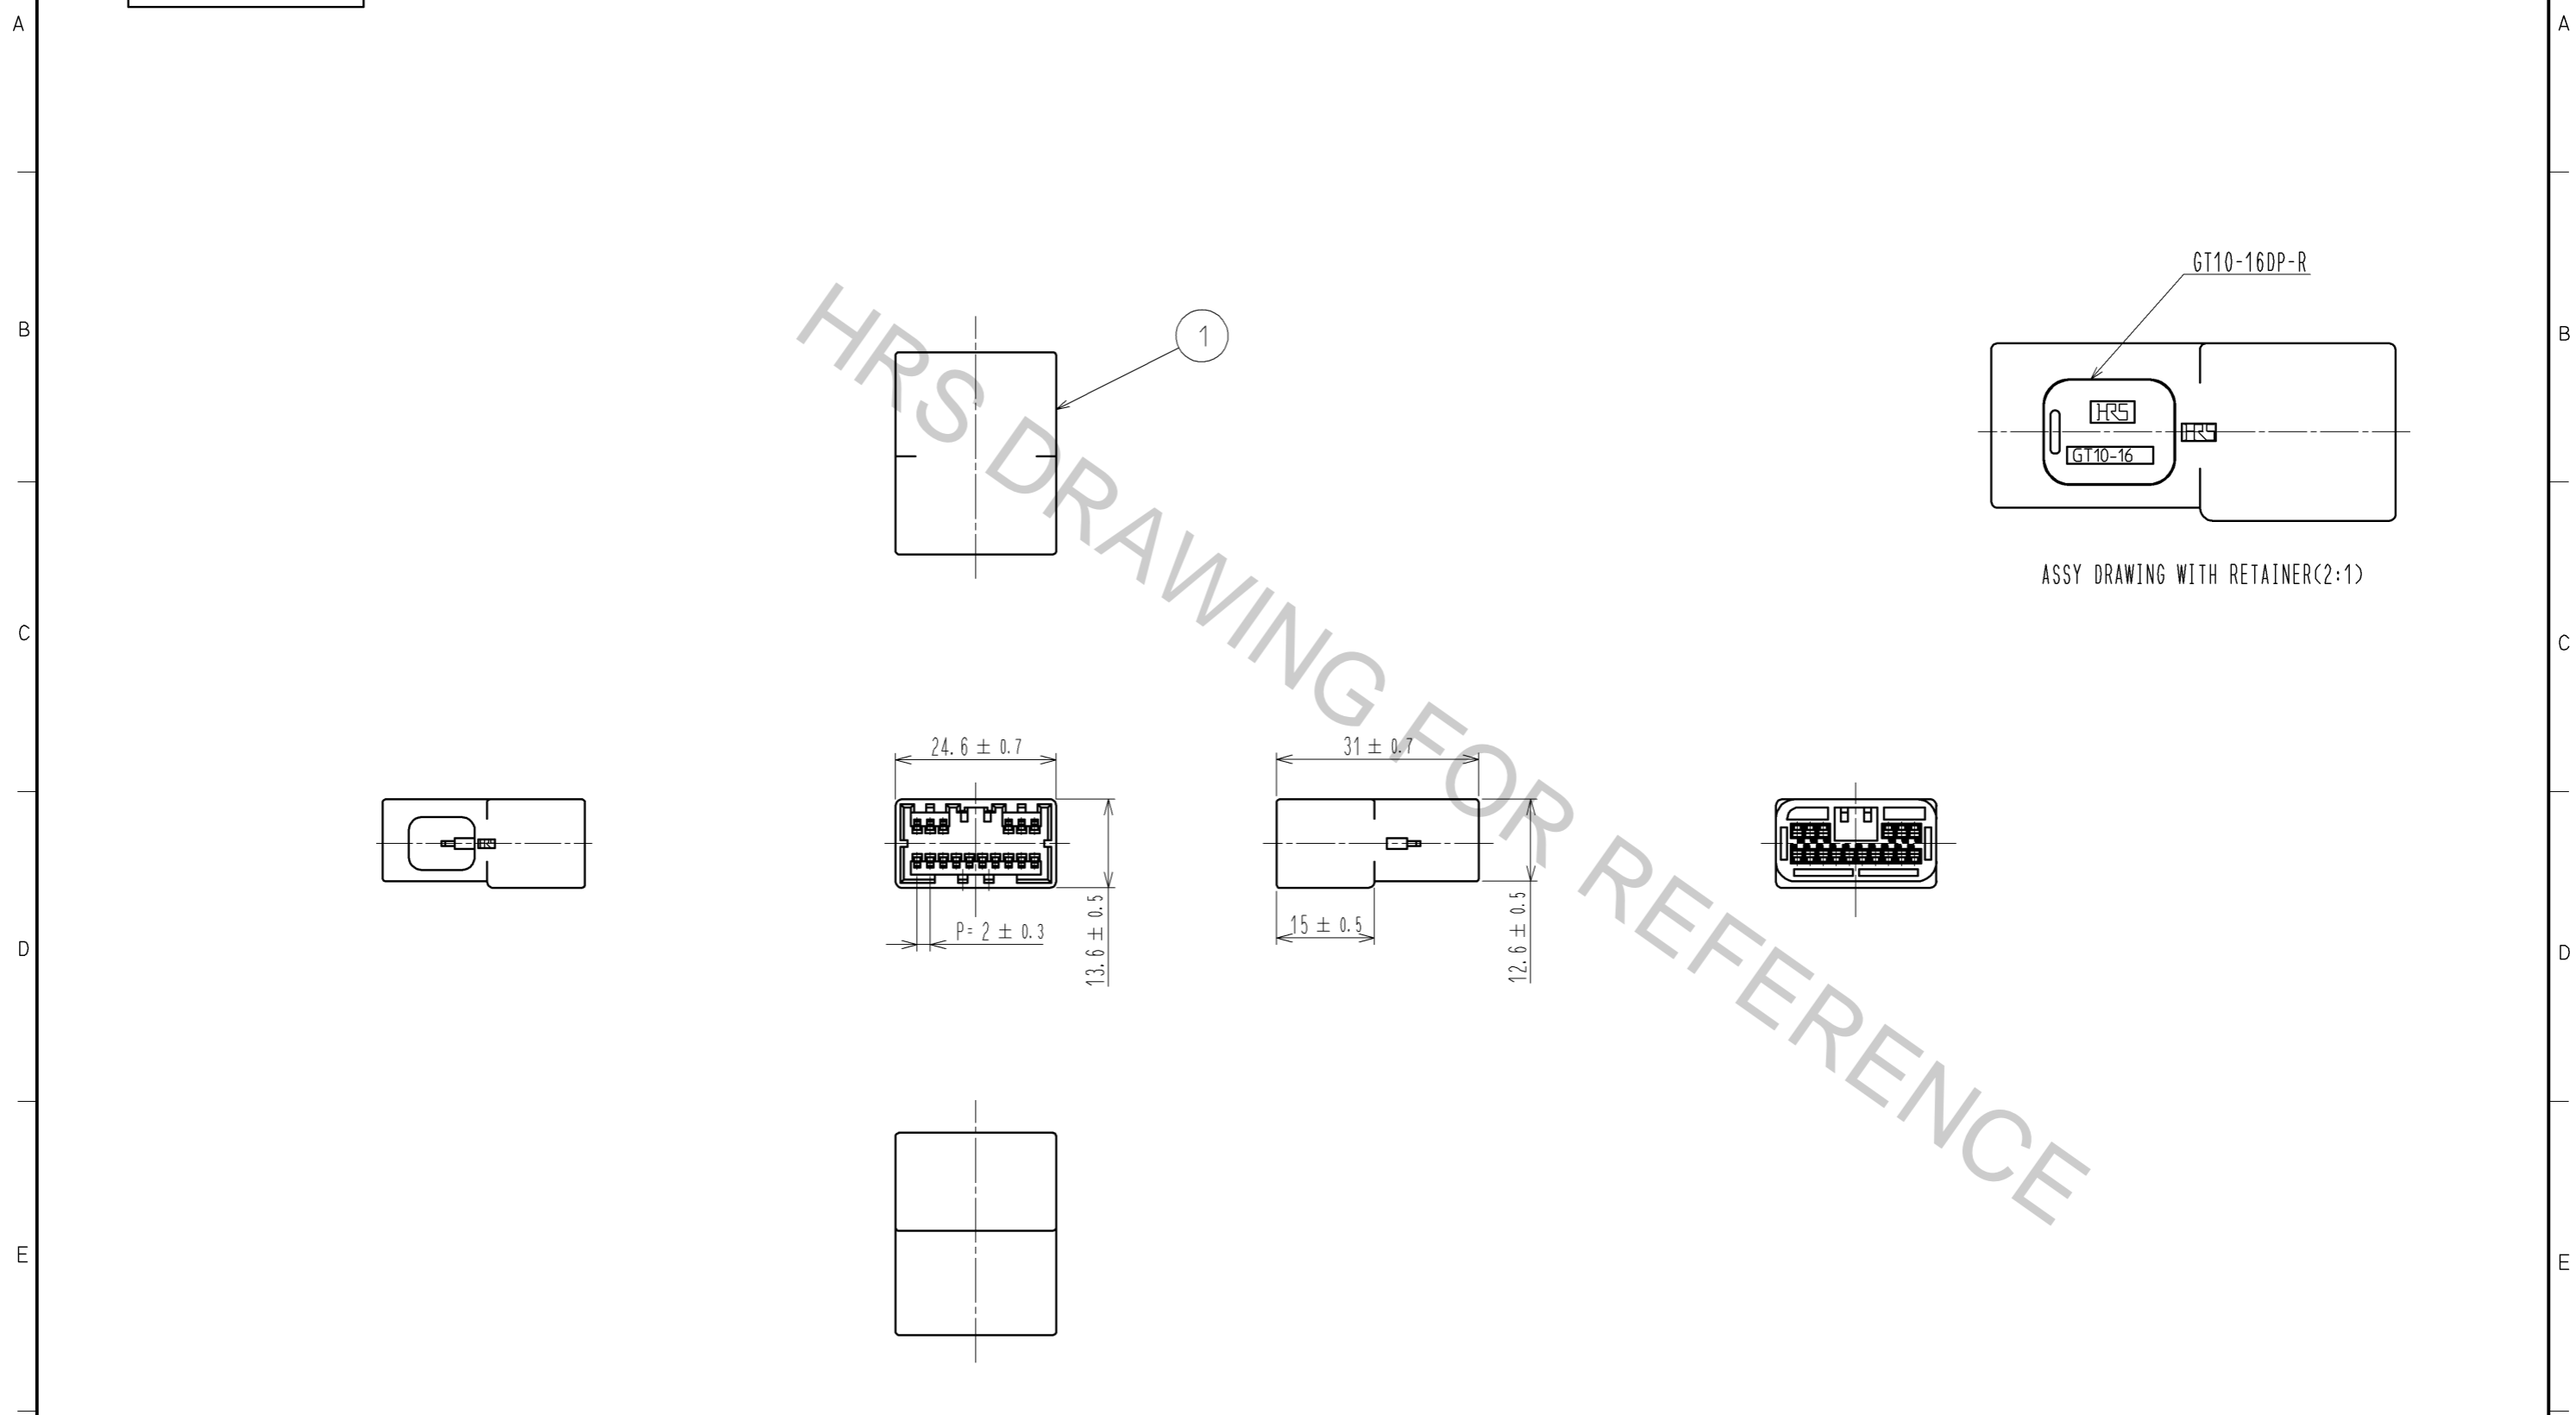

ELV. RoHS COMPLIANT

HRS DRAWING FOR REFERENCE

NO.		MATERIAL		FINISH . REMARKS		1	PBT	LIGHT GRAY		
UNITS mm		SCALE 1 : 1		COUNT △		DESCRIPTION OF REVISIONS		DESIGNED	CHECKED	DATE
HIROSE ELECTRIC CO., LTD.		APPROVED : AR. SHIRAI		08. 03. 27		DRAWING NO.		EDC3-165312-00		
		CHECKED : AR. SHIRAI		08. 03. 27		PART NO.		GT10-16DP-HU		
		DESIGNED : YN. KADOTA		08. 03. 27		CODE NO.		CL760-0004-2-00		
		DRAWN : YN. KADOTA		08. 03. 27				△ 1/1		