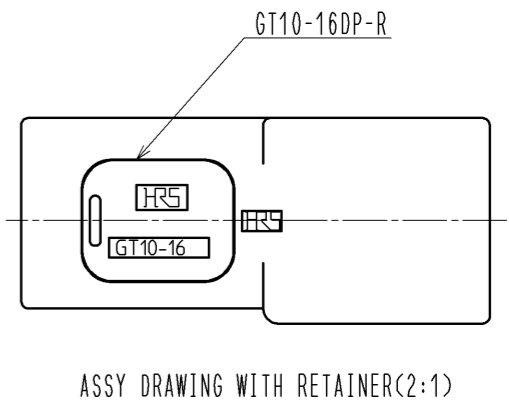

ELV. RoHS COMPLIANT

HRS DRAWING FOR REFERENCE

NO.		MATERIAL		FINISH . REMARKS		1	PBT	LIGHT GRAY		
UNITS mm		SCALE 1 : 1		COUNT △		DESCRIPTION OF REVISIONS		DESIGNED	CHECKED	DATE
HIROSE ELECTRIC CO., LTD.		APPROVED : AR. SHIRAI		08. 03. 27		DRAWING NO.		EDC3-165312-00		
		CHECKED : AR. SHIRAI		08. 03. 27		PART NO.		GT10-16DP-HU		
		DESIGNED : YN. KADOTA		08. 03. 27		CODE NO.		CL760-0004-2-00		
		DRAWN : YN. KADOTA		08. 03. 27				△ 1/1		