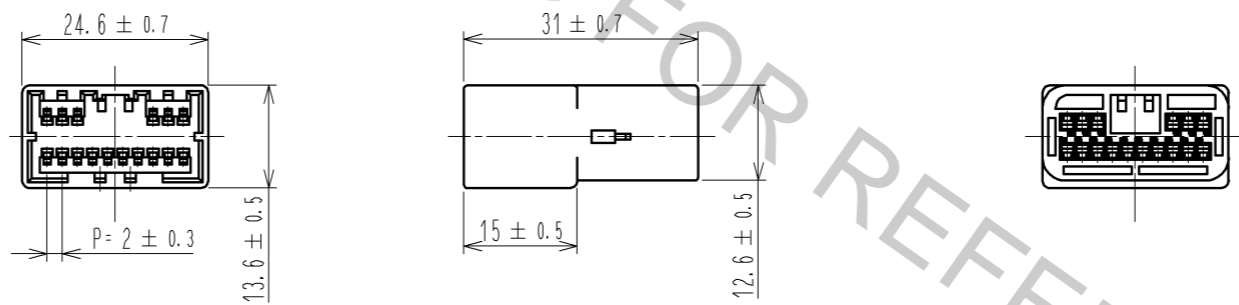

ELV. RoHS COMPLIANT

HRS DRAWING FOR REFERENCE

NO.		MATERIAL		FINISH . REMARKS		1	PBT	LIGHT GRAY		
UNITS mm		SCALE 1 : 1		COUNT △		DESCRIPTION OF REVISIONS		DESIGNED	CHECKED	DATE
HIROSE ELECTRIC CO., LTD.		APPROVED : AR. SHIRAI		08. 03. 27		DRAWING NO.		EDC3-165312-00		
		CHECKED : AR. SHIRAI		08. 03. 27		PART NO.		GT10-16DP-HU		
		DESIGNED : YN. KADOTA		08. 03. 27		CODE NO.		CL760-0004-2-00		
		DRAWN : YN. KADOTA		08. 03. 27				△ 1/1		