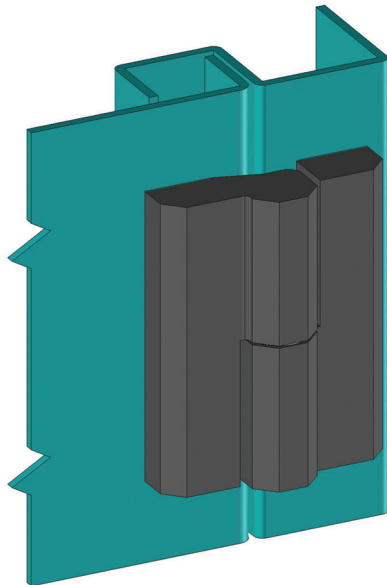

699

LIFT-OFF HINGE

RH

LH

- Concealed mounting screws prevent external access to hinge
- Designed for plain/flush-mounted doors
- Suitable for left- and right-hand applications

APPLICATIONS

Electric panels, built-in covers

MATERIAL

BODY: Zamak DIN-EN 1774-ZnAl4Cu1
PIN: Stainless Steel

PRODUCT CODE

Hinge Rotation Angle

MATERIAL	M	FINISH	F
Zamak	1	Zinc plated	3
		Black coated	2