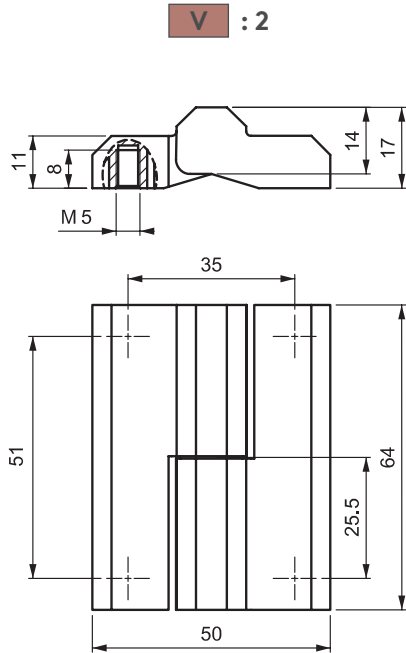

699

LIFT-OFF HINGE

RH

LH

- Concealed mounting screws prevent external access to hinge
- Designed for plain/flush-mounted doors
- Suitable for left- and right-hand applications

APPLICATIONS

Electric panels, built-in covers

MATERIAL

BODY: Zamak DIN-EN 1774-ZnAl4Cu1
PIN: Stainless Steel

PRODUCT CODE

Hinge Rotation Angle

MATERIAL	M	FINISH	F
Zamak	1	Zinc plated	3
		Black coated	2