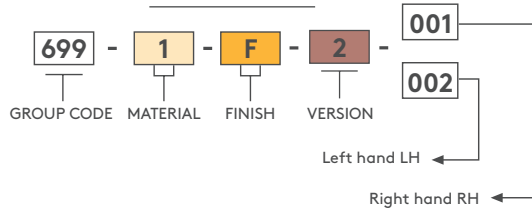

699

LIFT-OFF HINGE

RH

LH

- Concealed mounting screws prevent external access to hinge
- Designed for plain/flush-mounted doors
- Suitable for left- and right-hand applications

APPLICATIONS

Electric panels, built-in covers

MATERIAL

BODY: Zamak DIN-EN 1774-ZnAl4Cu1
PIN: Stainless Steel

PRODUCT CODE

Hinge Rotation Angle

MATERIAL	M	FINISH	F
Zamak	1	Zinc plated	3
		Black coated	2