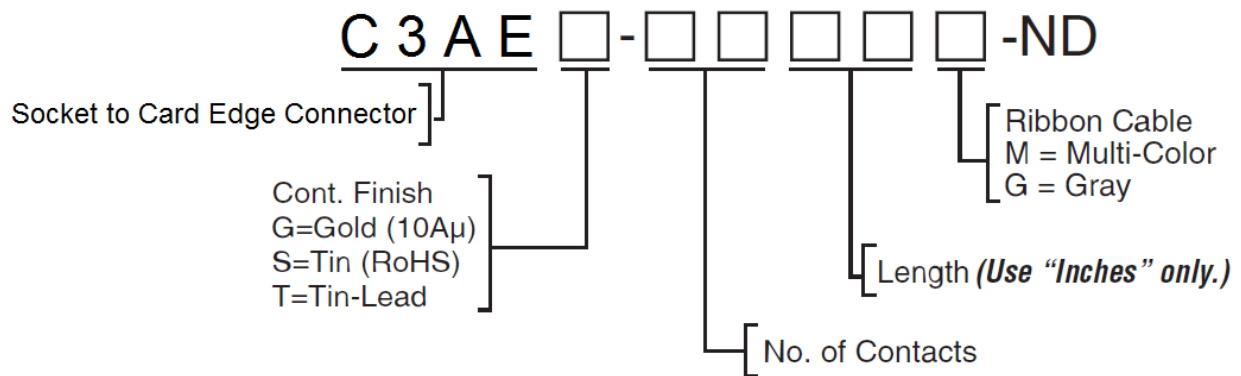

# Termination Jumpers

## Socket Connector to Card Edge Connector

[Socket connector](#) and [Card Edge connector](#) without strain relief shown.

**Digi-Key® Custom Cable Assemblies Available**  
**Call Digi-Key**