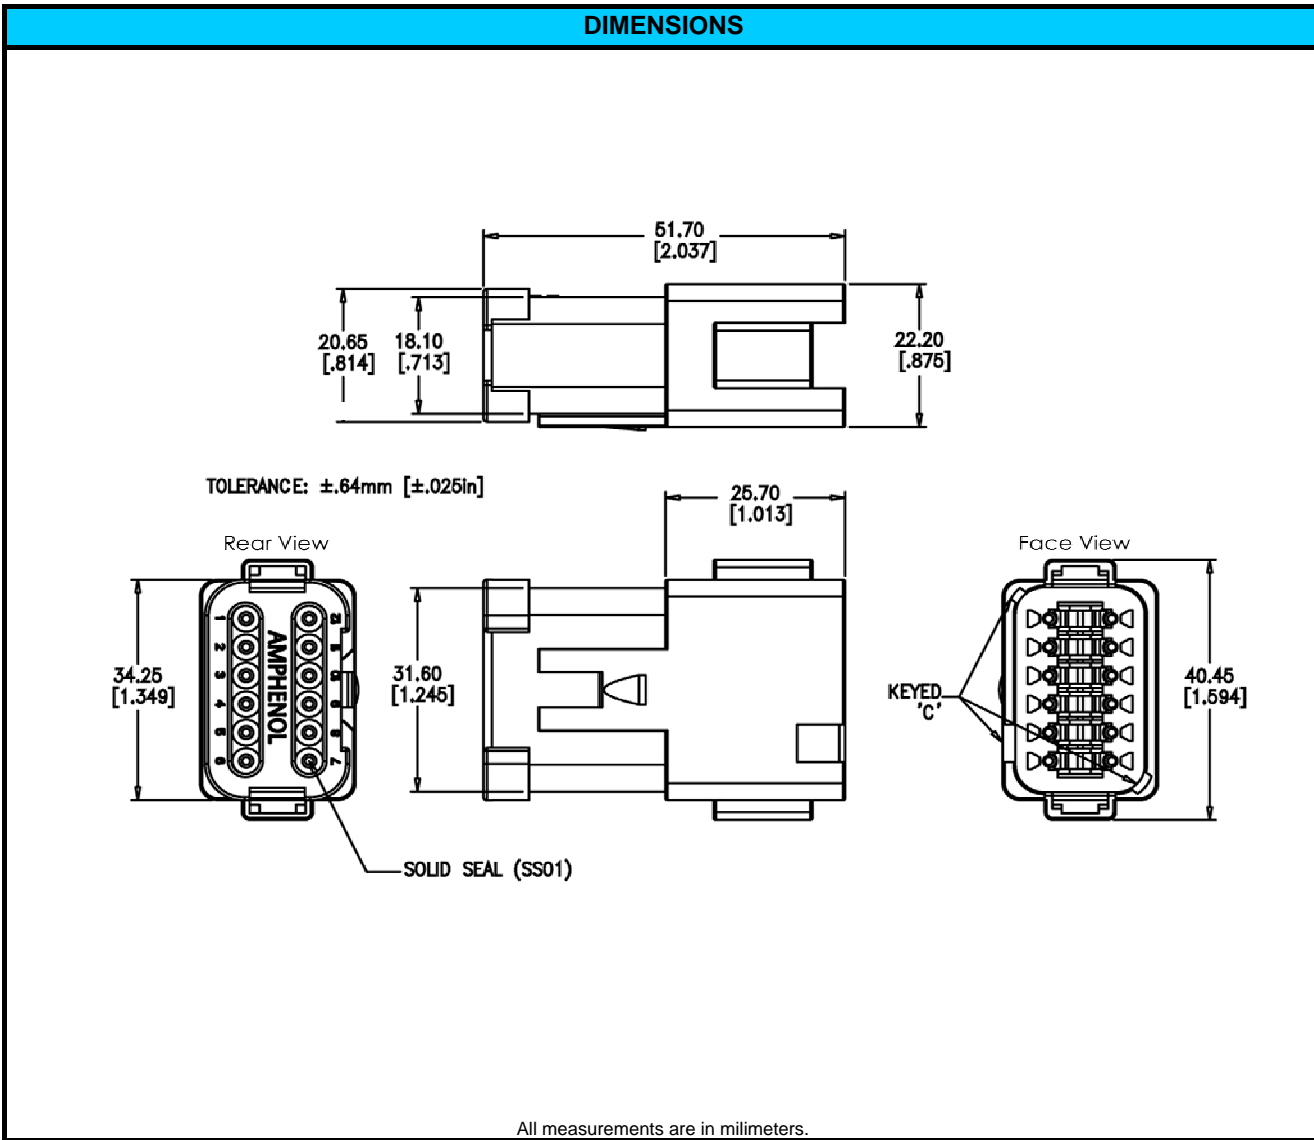

CONFIGURATION	PART NUMBER
Rect, 12 Way, Enhanced C Key, Solid Rear Seal, End Cap	AT04-12PC-SS01

NOTES:	
CONTACT SIZE	16
WIRE RANGE	NA
HOUSING COLOR	GREEN
MATING CONNECTOR:	AT06-12SC
REV: NC	UNCONTROLLED DOCUMENT
DATE 8-July-2009	INFORMATION SUBJECT TO CHANGE WITHOUT NOTICE