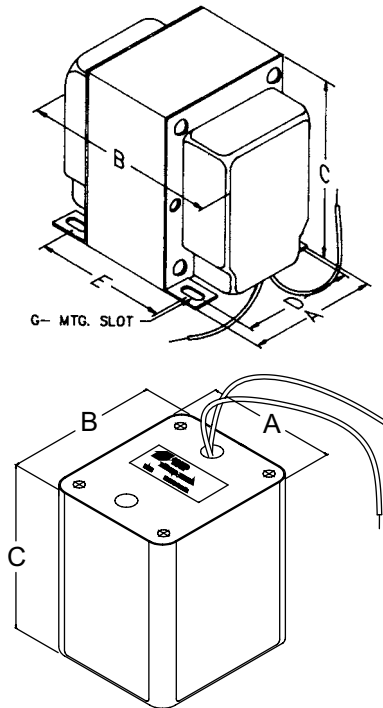

Enclosed

Chokes

ENCLOSED & POTTED D.C. FILTER CHOKES

- Enclosed, 4-hole chassis mount chokes (some models also available epoxy potted in a black powder paint - drawn steel cabinet - see chart). Potted models mount with 1/4" - 20 hardware (included).
- Tolerance of 15% on both inductance & resistance. Inductances measured at rated D.C. current.
- Minimum 8" long leads.
- Units will exhibit less inductance at slightly higher currents or more at lower currents.
- Perfect for high voltage power supply filtering, case matches power transformers & tube audio output transformers.

Part No.	Style	Inductance (Henrys)	Current (D.C. ma.)	Resistance (Ohms)	Max. Operating (Volts D.C.)	Wt. Lbs.	Dim. Ref.
193B	Enclosed	12	100	155	600	2.5	X6
193C	Enclosed	20	100	181	600	3.25	X8
193CP	Potted	20	100	184	800	5.0	P1
193D	Enclosed	8	150	75	600	3.25	X8
193G	Enclosed	10	150	102	800	4.25	X17
193GP	Potted	10	150	103	800	6.0	P1
193H	Enclosed	5	200	65	600	2.5	X6
193J	Enclosed	10	200	82	800	5.5	X11
193JP	Potted	10	200	79	800	7.5	P1
193K	Enclosed	2.6	300	21	800	3.25	X8
193L	Enclosed	5	300	57	800	5.5	X11
193LP	Potted	5	300	55	800	7.5	P1
193M	Enclosed	10	300	63	800	10.5	X14
193MP	Potted	10	300	63	800	10.5	P1
193N	Enclosed	3	500	35	600	5.0	X11
193NP	Potted	3	500	36	800	7.0	P1
193P	Enclosed	5	500	26	800	10.75	X14
193Q	Enclosed	10	500	53	1000	21.0	X16
193R	Enclosed	0.3	1000	3.50	1000	4.5	X10
193S	Enclosed	1	1000	5.75	1000	8.0	X13
193T	Enclosed	0.05	2000	0.7	300	2.5	X6
193U	Enclosed	0.2	2000	1.7	300	6.0	X12
193V	Enclosed	0.15	3000	1.0	300	9.0	X14

Dimension Table

Mtg. Style	Dimensions (Inches)					G-Mtg. Slot
	A	B	C	D	E	
P1	3.31	3.88	4.25	-	-	-
X6	2.50	2.75	3.06	2.00	1.69	.203 X .38
X8	2.50	3.25	3.06	2.00	2.19	.203 X .38
X10	3.13	3.50	3.81	2.50	2.19	.203 X .38
X11	3.13	3.75	3.81	2.50	2.44	.203 X .38
X12	3.13	4.25	3.81	2.50	2.94	.203 X .38
X13	3.75	4.00	4.56	3.00	2.81	.203 X .38
X14	3.75	4.50	4.56	3.00	3.31	.203 X .38
X16	3.75	5.50	4.56	3.00	4.31	.203 X .38
X17	3.13	3.25	3.81	2.50	1.94	.203 X .38

EUROPE

Basingstoke, UK 01256 812812

AUSTRALIA

Queenstown, Australia 61-8-8240-2244

www.hammondmfg.com

CANADA

Guelph, Ontario (519) 822-2960
St. Laurent, Quebec (514) 343-9010

USA

Cheektowaga, NY (716) 630-7030