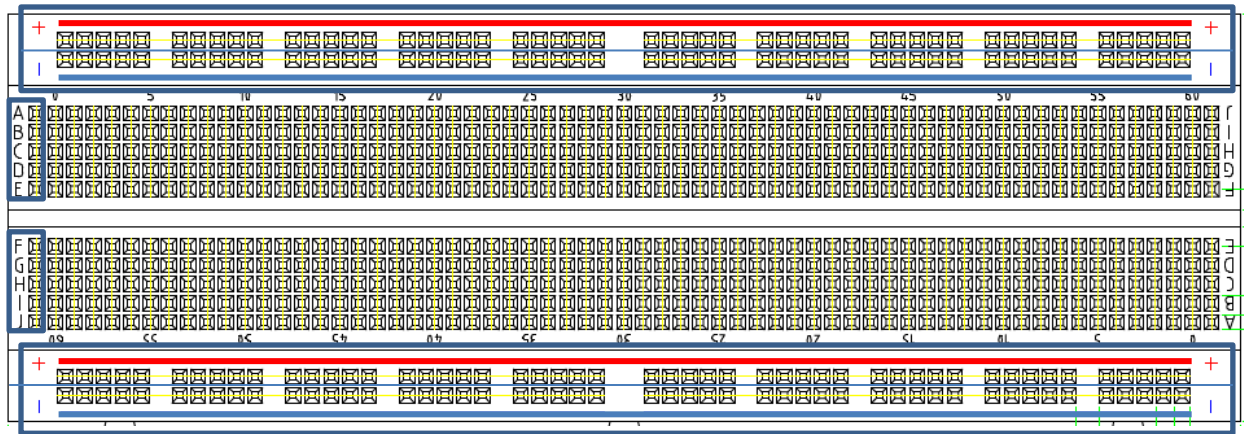

BB-32656

BB-32656
<b>Board:</b> 165.1x54.5x8.3mm
<b>Material:</b> ABS + metal contact clips + adhesive sticker
<b>Specification:</b> 2 Terminal Strip, Tie-point 630
2 Distribution Strips, Tie-point 200