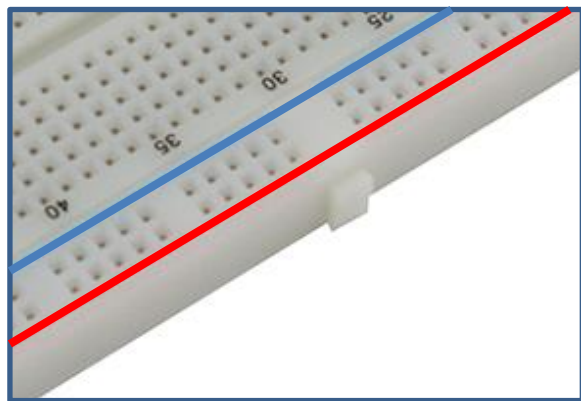

BB-32656

BB-32656
<b>Board:</b> 165.1x54.5x8.3mm
<b>Material:</b> ABS + metal contact clips + adhesive sticker
<b>Specification:</b> 2 Terminal Strip, Tie-point 630
2 Distribution Strips, Tie-point 200