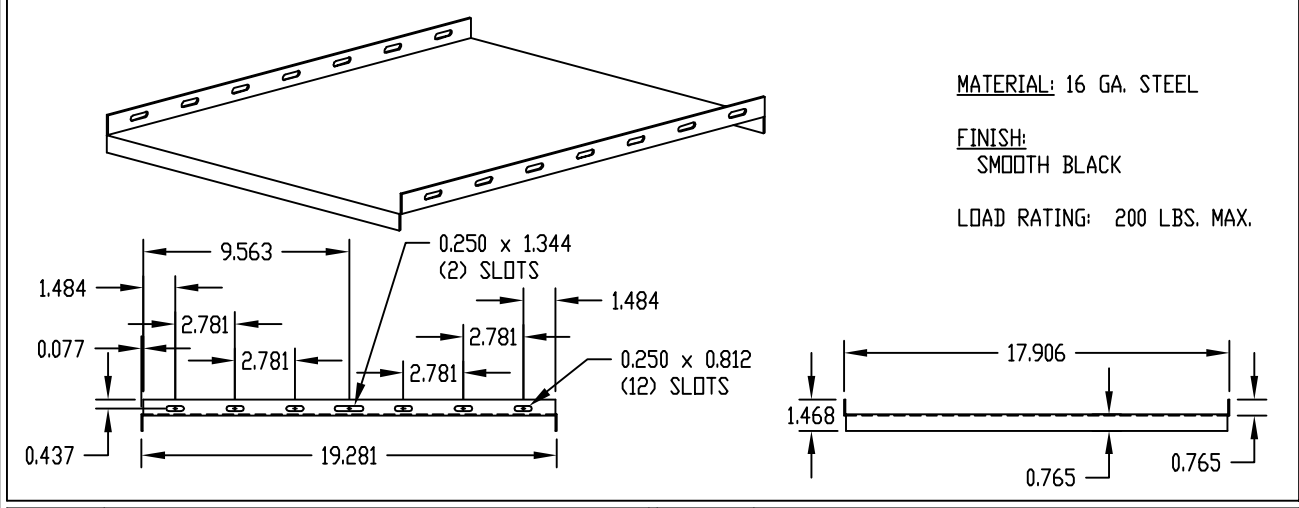

PART NAME	SHELF ASSEMBLY	PART No.	SA-1719 AND SA-1720
-----------	----------------	----------	---------------------

PART No.	DEPTH	PART No.	DEPTH
SA-1719	16.000	SA-1720	20.000

PART NAME	SHELF	PART No.	60-2380
-----------	-------	----------	---------

PART NAME	SHELF	PART No.	60-2381
-----------	-------	----------	---------