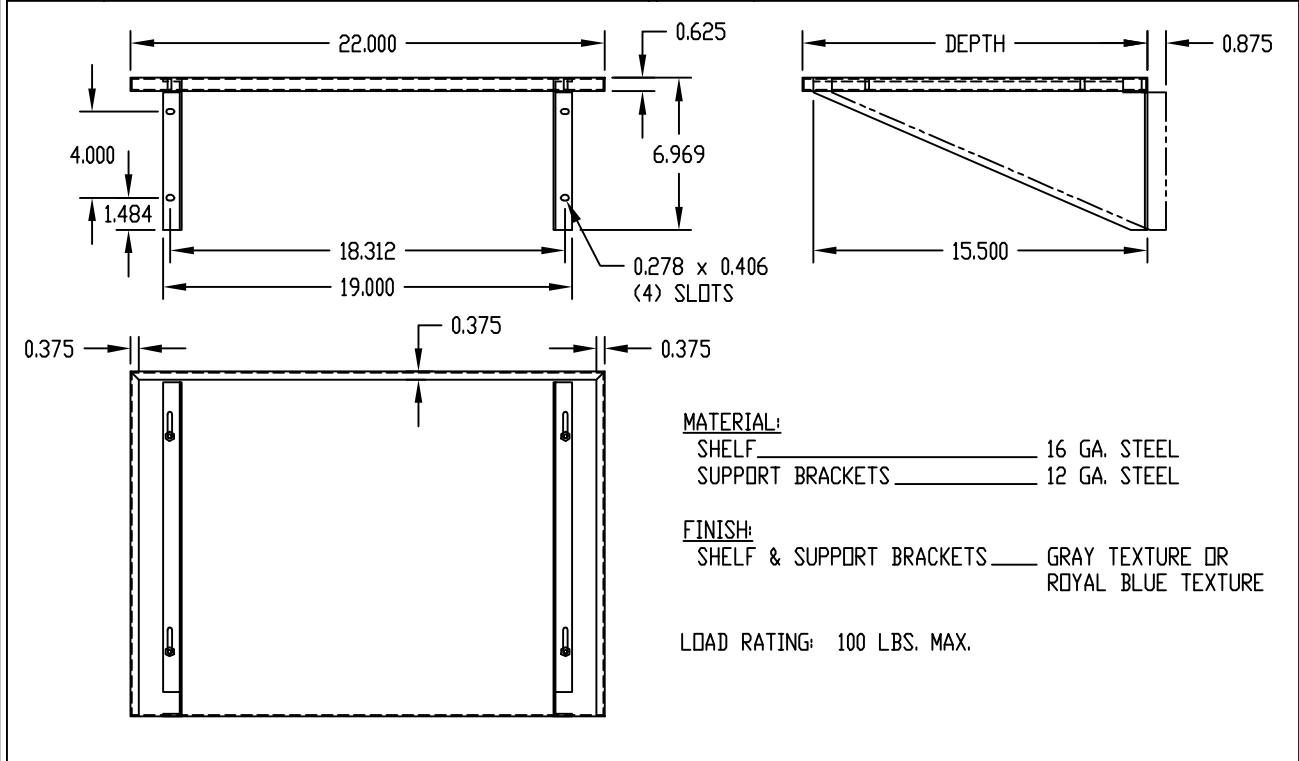

PART NAME	SHELF ASSEMBLY	PART No.	SA-1719 AND SA-1720
-----------	----------------	----------	---------------------

PART No.	DEPTH	PART No.	DEPTH
SA-1719	16.000	SA-1720	20.000

PART NAME	SHELF	PART No.	60-2380
-----------	-------	----------	---------

PART NAME	SHELF	PART No.	60-2381
-----------	-------	----------	---------